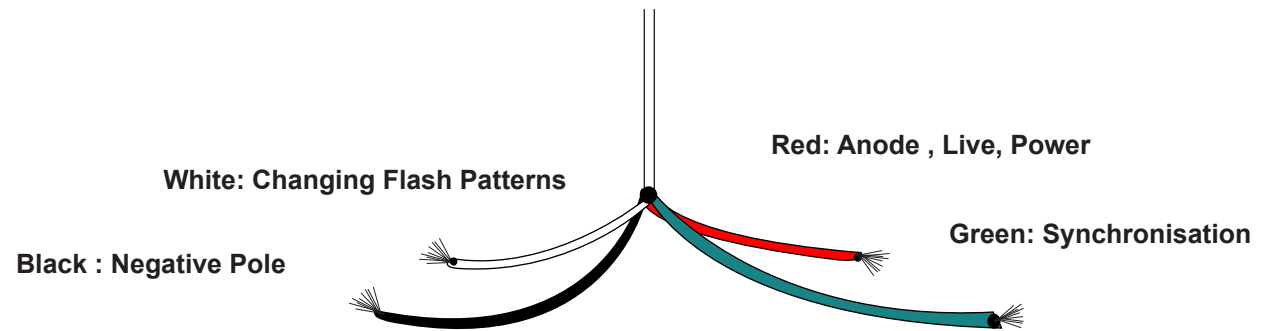

Wiring Diagram For One Directional Warning Light

Suitable for :
 CA 6082 | CA 6082A
 CA 6082R | CA6082W

Disclaimer: This diagram is to be used as a guide, Use of this guide is at the installers risk.