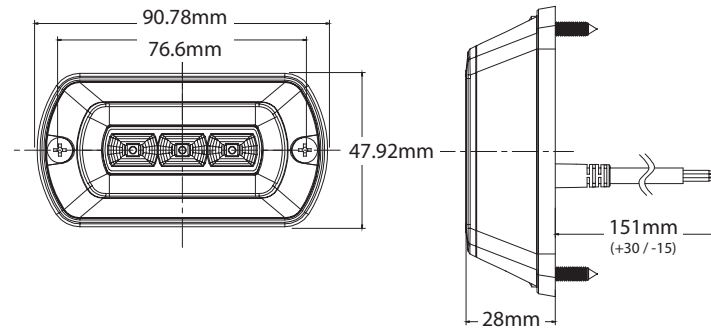

Wiring Diagram For One Directional Warning Light

Suitable for :
 CA 6082 | CA 6082A
 CA 6082R | CA6082W

Disclaimer: This diagram is to be used as a guide, Use of this guide is at the installers risk.